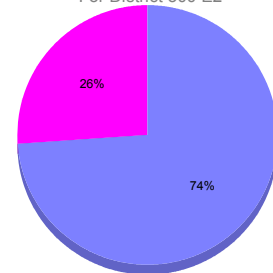

Goal, New, Dropped, Gain/Loss

Comparison of Membership Gain/Loss

Current Year Compared to the Previous Year

Gender Comparison 2010-2011

For District 300 E2

Oct/Nov/Dec

■ Male ■ Female