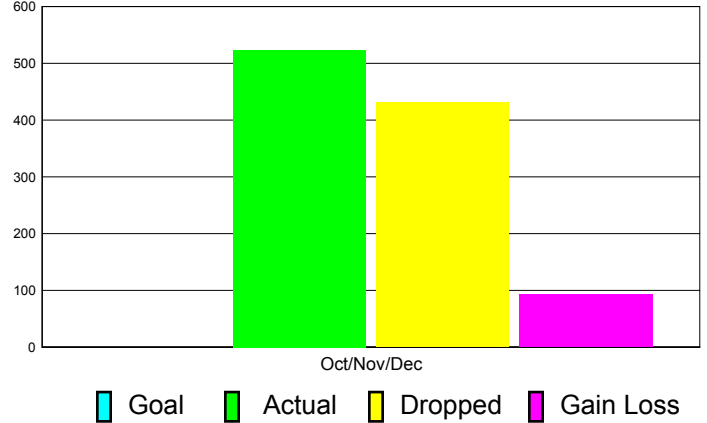

Membership Results 2011-2012

Goal, New, Dropped, Gain/Loss